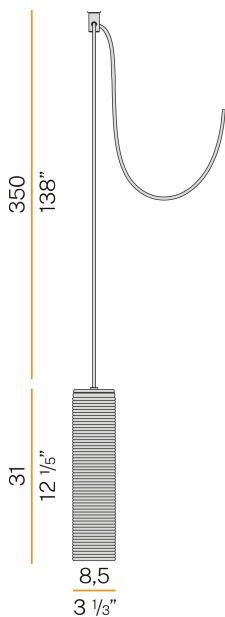

PANZERI

Clio

220-240V AC
M09471.000.0200

mat brass/white diffuser

Data sheet

CODE	M09471.000.0200
SYSTEM POWER CONSUMPTION	max 57W
LIGHT SOURCE	LED retrofit / halogen
LIGHT SOURCE KIT	* included
COMPATIBLE SOURCES	LED retrofit bulb 8W E27 2700K Ra80 1050lm (no dimming) * / max 57W E27
COLOUR TEMPERATURE	2700K Ra>80
LIGHT DISTRIBUTION	diffused
POWER SUPPLY	220-240V AC
FREQUENCY	50/60Hz
NOMINAL LUMINOUS FLUX	1050lm
WEIGHT	1,15 Kg
PROTECTION DEGREE	IP20
COLOUR TOLLERANCES	SDCM <6
PACKING DIMENSIONS (CM)	0,0 x 0,0 x 0,0

Multiple suspension lighting fixture for interiors, with direct and indirect light emission. Structure in pressed rough aluminium and pickled sheet metal in polyacrylic paint. Diffuser in blown glass with white, crystal, steel, amber, bronze, tobacco or green ribbing finish. Pickled sheet metal closing disk in black or mat brass polyacrylic paint. 3,5m (137,8") long suspension and power cable in PVC with black fabric covering. Provided without power canopy, complete with polycarbonate hook.

Technical drawing